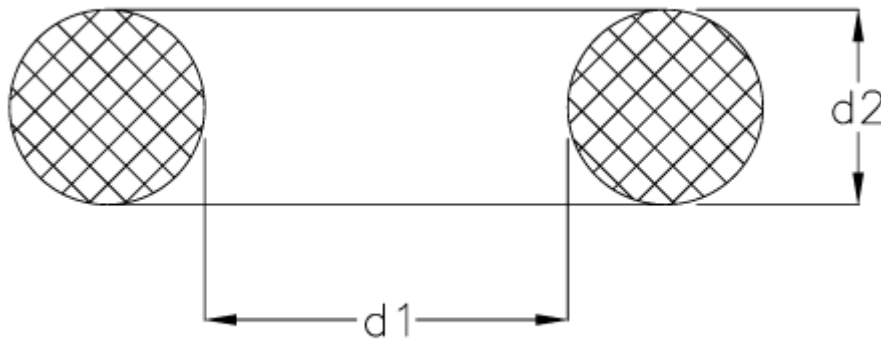

# Data Sheet

Article number: 159012420178000

Description: KLEE O-ring 12,42x1,78 NBR70 black

## Measures

---

d1 = 12.42

d2 = 1.78

Size = 12,42 x 1,78